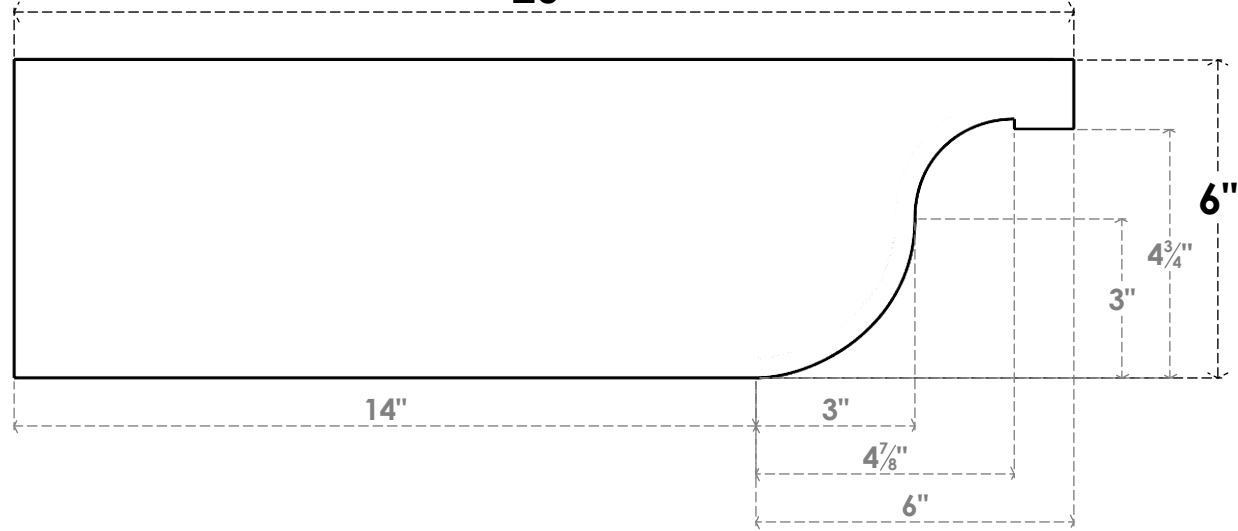

ITEM NUMBER: RFTURO040X06000X20000X006DEL00RCPR

4"W X 6"H X 20"L TIMBERTHANE ROUGH CEDAR DEL MONTE FAUX WOOD OPEN RAFTER TAIL, 6"L END, PRIMED TAN

SIDE PROFILE

FRONT PROFILE

ISOMETRIC

GENERATED DATE : 03/02/2023