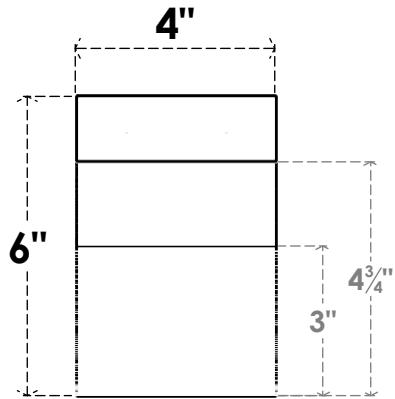

ITEM NUMBER: RFTURO040X06000X20000X006DEL00RCPR

4"W X 6"H X 20"L TIMBERTHANE ROUGH CEDAR DEL MONTE FAUX WOOD OPEN RAFTER TAIL, 6"L END, PRIMED TAN

SIDE PROFILE

FRONT PROFILE

ISOMETRIC

GENERATED DATE : 03/02/2023