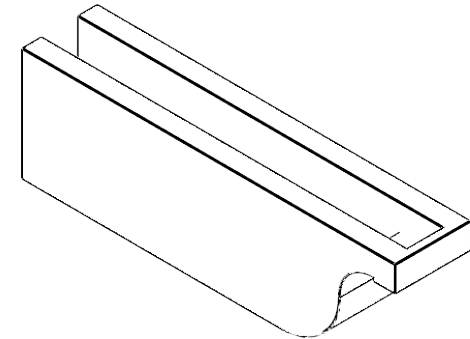

ITEM NUMBER: RFTURO040X06000X20000X006DEL00RCPR

4"W X 6"H X 20"L TIMBERTHANE ROUGH CEDAR DEL MONTE FAUX WOOD OPEN RAFTER TAIL, 6"L END, PRIMED TAN

SIDE PROFILE

FRONT PROFILE

ISOMETRIC

GENERATED DATE : 03/02/2023

EKENA MILLWORK
2300 WEST MAIN ST.
CLARKSVILLE, TX 75426
TOLL FREE: 866-607-0453
WWW.EKENAMILLWORK.COM

NOTES

1. INSTALLATION TO BE COMPLETED IN ACCORDANCE WITH MANUFACTURER'S SPECIFICATIONS.
2. DRAWING MAY NOT BE TO SCALE
3. THIS DRAWING IS INTENDED FOR DESIGN AND PLANNING PURPOSES ONLY.
4. ALL INFORMATION CONTAINED HEREIN WAS CURRENT AT THE TIME OF DEVELOPMENT BUT MUST BE REVIEWED AND APPROVED BY THE PRODUCT MANUFACTURER TO BE CONSIDERED ACCURATE.
5. TIMBERTHANE ARCHITECTURAL PRODUCTS ARE MADE FROM HIGH DENSITY URETHANE AND COME FACTORY PRIMED